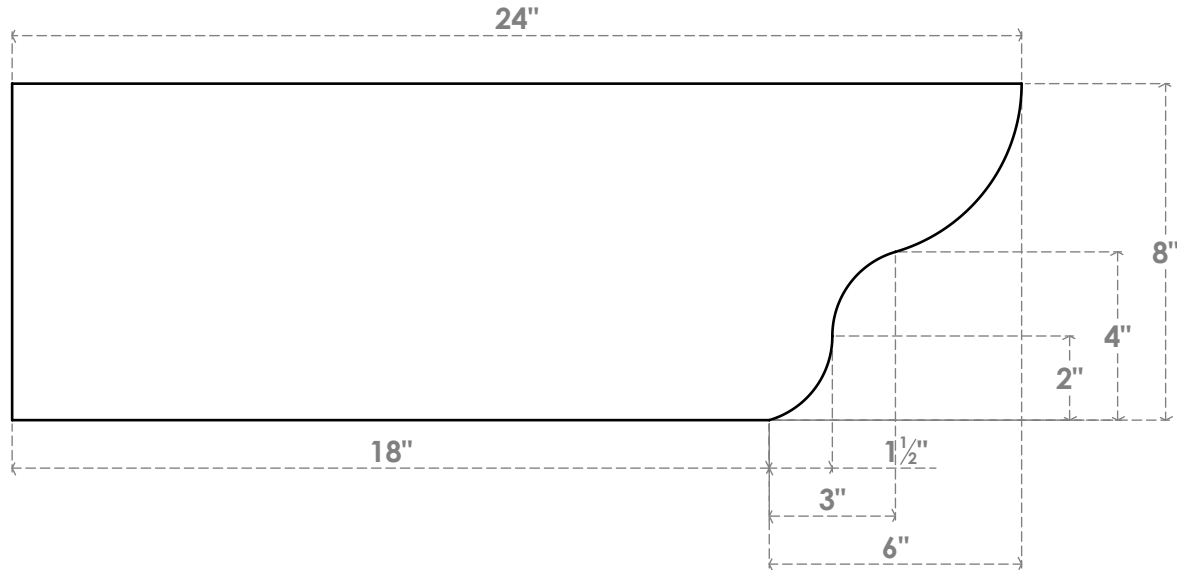

RFTP03X08X24GRN

3"W X 8"H X 24"L GREENSBORO ARCHITECTURAL GRADE PVC RAFTER TAIL

SIDE PROFILE

FRONT PROFILE

ISOMETRIC

EKENA
MILLWORK
 EKENA MILLWORK
 2300 WEST MAIN ST.
 CLARKSVILLE, TX 75426
 TOLL FREE: 866-607-0453
 WWW.EKENAMILLWORK.COM