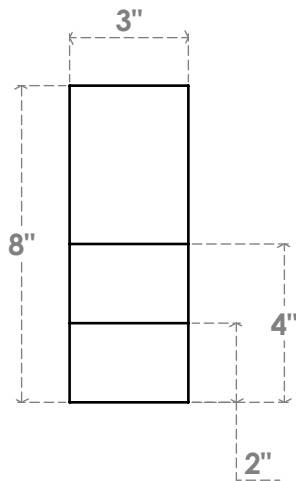

RFTP03X08X24GRN

3"W X 8"H X 24"L GREENSBORO ARCHITECTURAL GRADE PVC RAFTER TAIL

SIDE PROFILE

FRONT PROFILE

ISOMETRIC

EKENA
MILLWORK
 EKENA MILLWORK
 2300 WEST MAIN ST.
 CLARKSVILLE, TX 75426
 TOLL FREE: 866-607-0453
 WWW.EKENAMILLWORK.COM

NOTES

1. INSTALLATION TO BE COMPLETED IN ACCORDANCE WITH MANUFACTURER'S SPECIFICATIONS.
2. DRAWING MAY NOT BE TO SCALE
3. THIS DRAWING IS INTENDED FOR DESIGN AND PLANNING PURPOSES ONLY.
4. ALL INFORMATION CONTAINED HEREIN WAS CURRENT AT THE TIME OF DEVELOPMENT BUT MUST BE REVIEWED AND APPROVED BY THE PRODUCT MANUFACTURER TO BE CONSIDERED ACCURATE.
5. ARCHITECTURAL GRADE PVC PRODUCTS ARE MADE FROM EXPANDED CELLULAR PVC AND COME NATURALLY WHITE BUT MAY BE PAINTED